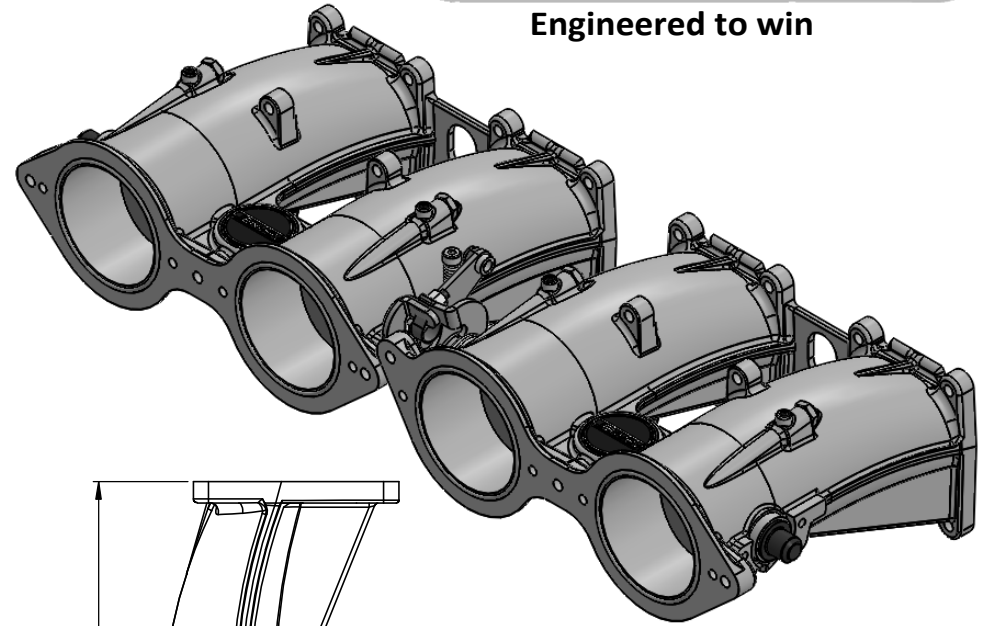

DBBW1-52 - KSP BMW E30 S14 M3 BODIES

Engineered to win

Frame: 1 of 1

Version: 2

Tel 01746 768810

© JENVEY DYNAMICS LTD. 2015

Web WWW.JENVEY.CO.UK