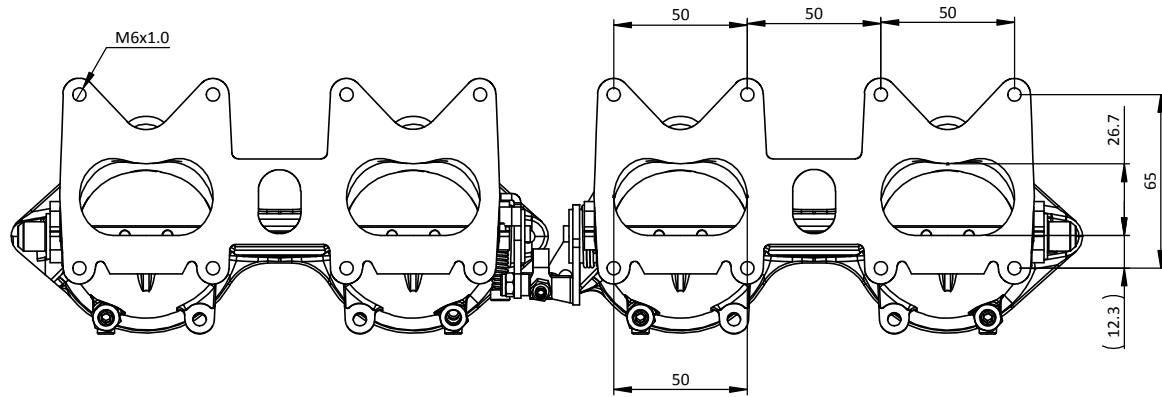

DBBW1-52 - KSP BMW E30 S14 M3 BODIES

Engineered to win

Frame: 1 of 1

Version: 2

Tel 01746 768810

© JENVEY DYNAMICS LTD. 2015

Web WWW.JENVEY.CO.UK