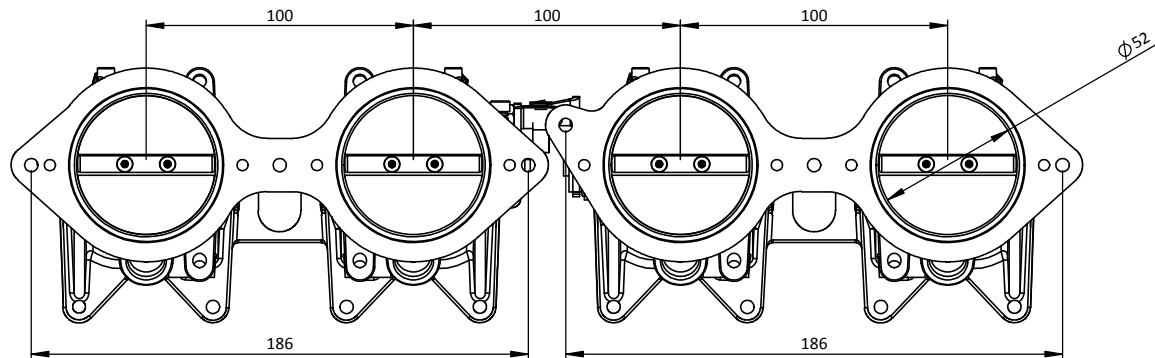

DBBW1-52 - KSP BMW E30 S14 M3 BODIES

Engineered to win

Frame: 1 of 1

Version: 2

Tel 01746 768810

© JENVEY DYNAMICS LTD. 2015

Web WWW.JENVEY.CO.UK