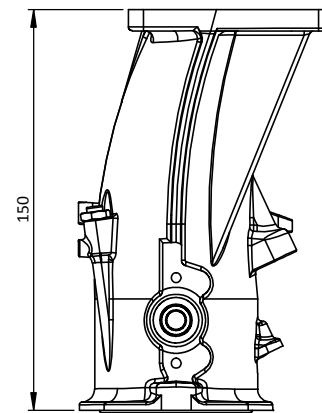

DBBW1-52 - KSP BMW E30 S14 M3 BODIES

Engineered to win

Frame: 1 of 1

Version: 2

Tel 01746 768810

© JENVEY DYNAMICS LTD. 2015

Web WWW.JENVEY.CO.UK