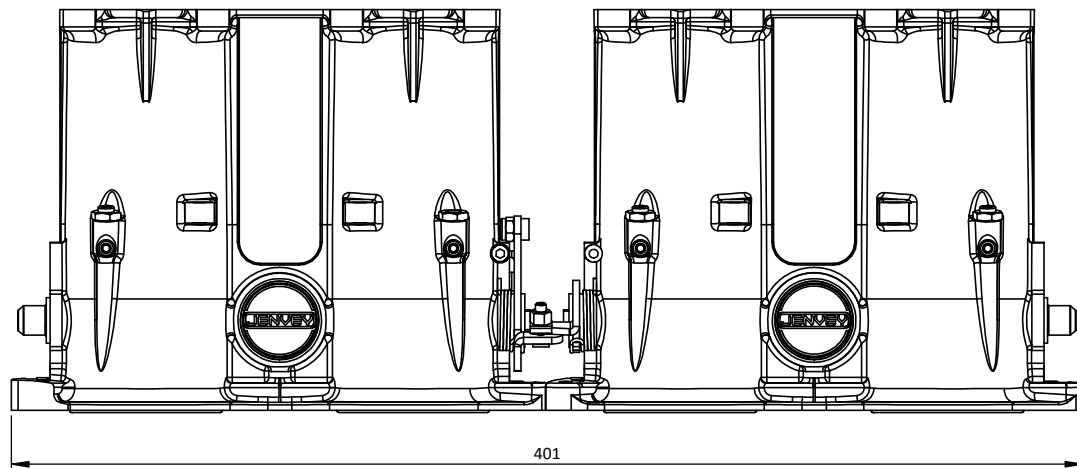

DBBW1-52 - KSP BMW E30 S14 M3 BODIES

Engineered to win

Frame: 1 of 1

Version: 2

Tel 01746 768810

© JENVEY DYNAMICS LTD. 2015

Web WWW.JENVEY.CO.UK